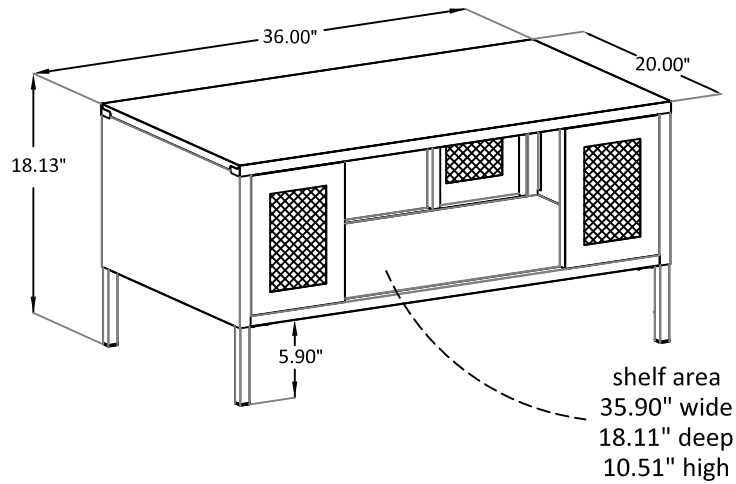

# Coffee Table

3770XXXCOM

Overall Product Size:  
36.00W x 20.00" D x 18.13" H

Total Storage: 2.84 cubic feet 91.5cm W x 50.8cm D x 46cm H

Maximum Weight Capacities  
Unit Weight: 28.60 lbs (13 kg)