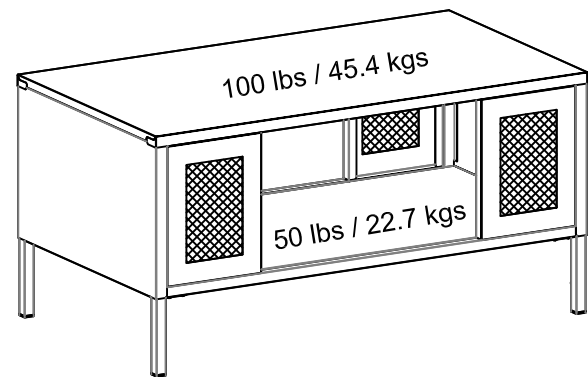

# Coffee Table

3770XXXCOM

Overall Product Size:  
36.00W x 20.00" D x 18.13" H

Total Storage: 2.84 cubic feet 91.5cm W x 50.8cm D x 46cm H

Maximum Weight Capacities  
Unit Weight: 28.60 lbs (13 kg)